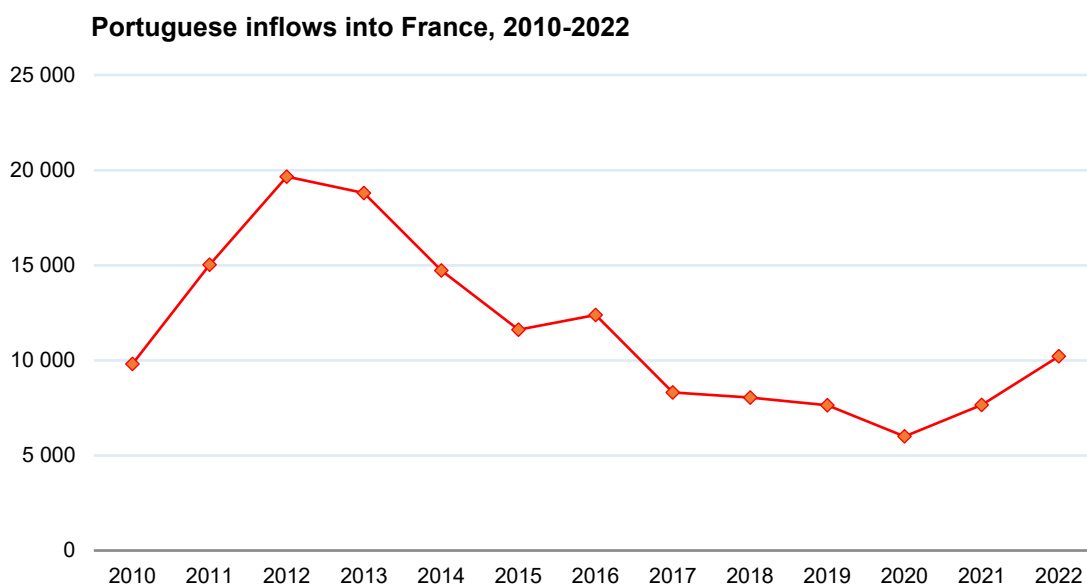

More than 10,000 Portuguese emigrated to France in 2022

2024-04-02

There were 10,216 Portuguese people who entered France in 2022, according to Eurostat data. This European institution counted a total of 431,017 entries of foreigners in France, with the Portuguese representing 2.4% of this total. +

After the recovery registered in 2021, in 2022 Portuguese emigration to French territory increased again, registering the highest numbers since 2016. It should be noted that the growth of the Portuguese is higher than the increase of the total number of arrivals in the country (28.1%), and therefore the weight of the Portuguese in the total number of arrivals has increased in 2022. Portuguese emigration to France recorded a maximum of 19,658 entries into French territory in 2012 and a minimum of 5,998 entries in 2020. In nine years, the weight of Portuguese entries in France went from 5.6% in 2013 to 2.4% in 2022.