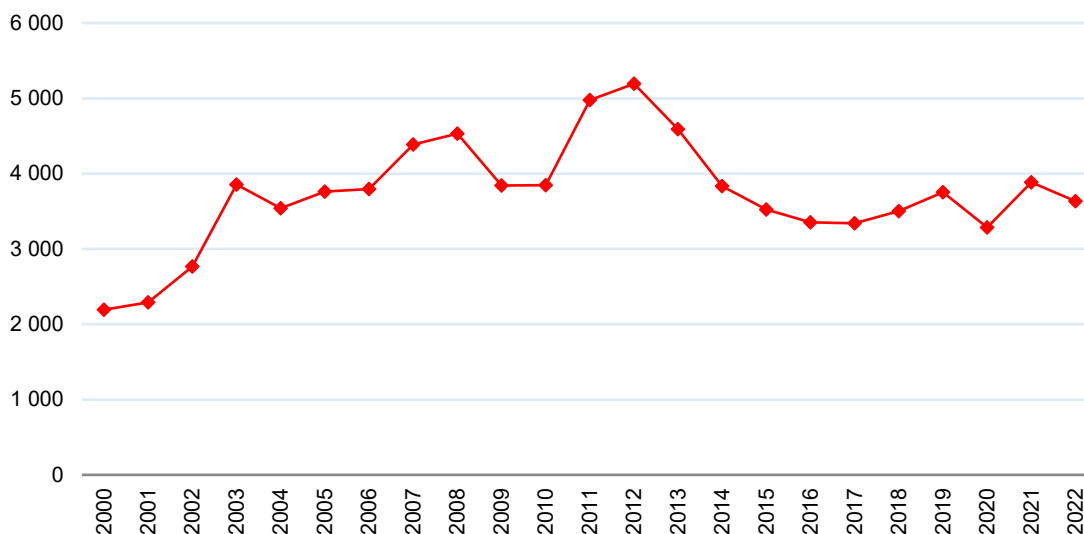

Portuguese emigration to Luxembourg decreases by 7% in 2022

2023-04-19

According to data from the Portail des Statistiques du Luxembourg, 3,633 Portuguese entered the country in 2022. The statistical office accounted for a total of 31,433 entries of foreigners into Luxembourg territory, with the Portuguese accounting for 11.6% of this total. +

After an increase in the number of Portuguese entries in Luxembourg in 2021, in 2022 there is a decrease (-6.5%). However, despite the reduction, Portugal is the main country of origin of emigration in Luxembourg. Between 2000 and 2022, the number of Portuguese inflows into Luxembourg was minimal in 2000 (2.193 entries) and maximum in 2012 (5.193 entries). With the drop in 2022, the loss of relative importance of Portuguese immigration in Luxembourg continues to increase: between 2003 and 2022, the number of Portuguese inflows into Luxembourg went from over 29% of the total number of foreign migrants to 12%.

Portuguese inflows into Luxembourg, 2000-2022

Source Graph by Observatório da Emigração [Emigration Observatory], data by Portail des Statistiques du Luxembourg.

Link <https://statistiques.public.lu/fr.html>

[by Inês Vidigal]

Cite as Vidigal, Inês (2023), "Portuguese emigration to Luxembourg decreases by 7% in 2022", *Observatório da Emigração*. <http://observatorioemigracao.pt/np4EN/9126.html>