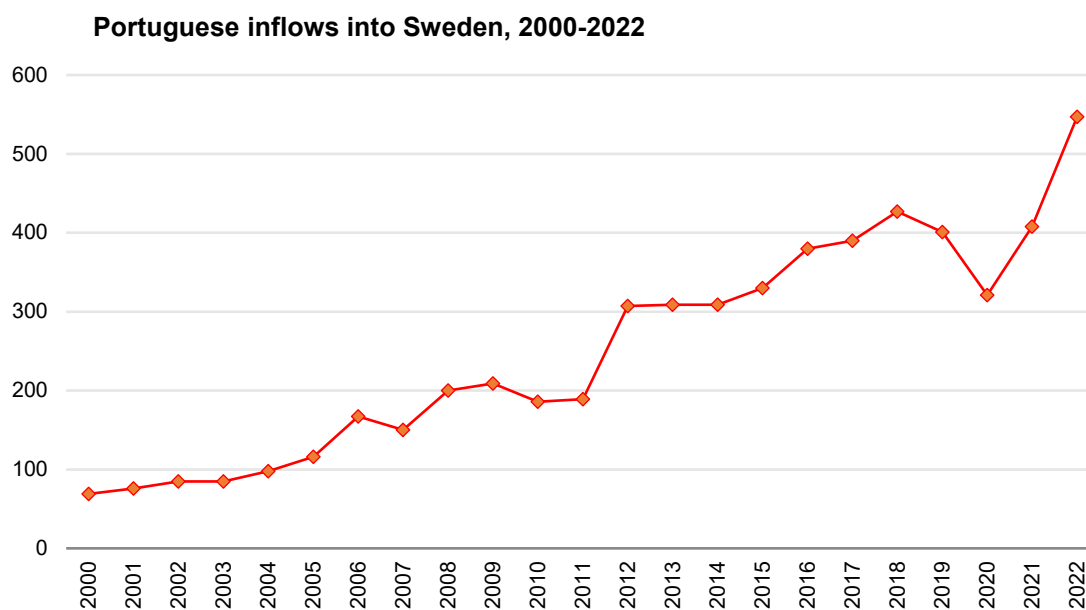

Portuguese inflow into Sweden reaches maximum in 2022

2023-03-07

In 2022, 547 Portuguese entered Sweden, according to Statistics Sweden. That Swedish agency accounted for a total of 102,436 foreign entries in Sweden, with the Portuguese accounting for 0.5% of that total. +

After having interrupted in 2021 the decreasing trend that had been seen since 2019, in 2022 the number of Portuguese arrivals in Sweden increased by 34.1%, reaching the highest number of arrivals since 2000. Over the time series under analysis (2000-2022), Portuguese emigration to Swedish territory had a maximum value in 2022 (547 entries) very different from the 69 entries recorded in 2000 (minimum value of the series under analysis). However, Portuguese emigration to Sweden still represents a very small fraction of both immigration in Sweden (0.5%) and total Portuguese emigration (less than 1%).