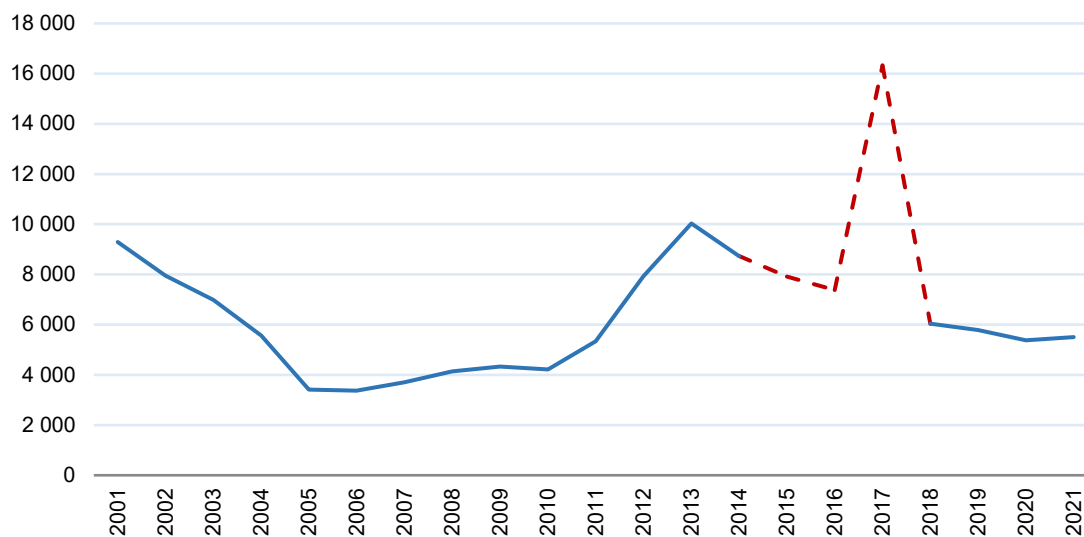

Small increase in the number of Portuguese entries in Germany in 2021

2022-05-03

In 2021, 5,510 Portuguese entered Germany, according to data from the Statistisches Bundesamt Deutschland. The German agency accounted for a total of 907,220 foreigners entering Germany, with the Portuguese accounting for 0.6% of this total. +

After three successive years of decrease in the number of Portuguese arrivals in Germany, in 2021 the fall is interrupted, with the entry of 5,510 Portuguese, which corresponded to an increase of 2.4% compared to 2020. However, in the German case, it is impossible, strictly speaking, to specify the variations that occurred between 2015 and 2018. According to the German Central Register of Foreigners itself, of the 16,325 entries registered in 2017, only 7,095 took place that year. The remaining 9,203 entries took place in previous years but were only registered in 2017. The values of this indicator for the years 2014 and 2016 are therefore undercounted, those for 2017 are inflated and neither the growth recorded between 2016 and 2017 nor the decrease between 2017 and 2018 are real.

Portuguese inflows into Germany, 2001-2021

Source Graph by Observatório da Emigração [Emigration Observatory], data by Statistisches Bundesamt Deutschland.

Link <https://www.destatis.de/EN/Homepage.html>

[by Inês Vidigal]

Cite as Vidigal, Inês (2022), "Small increase in the number of Portuguese entries in Germany in 2021", *Observatório da Emigração*. <http://observatorioemigracao.pt/np4EN/8592.html>