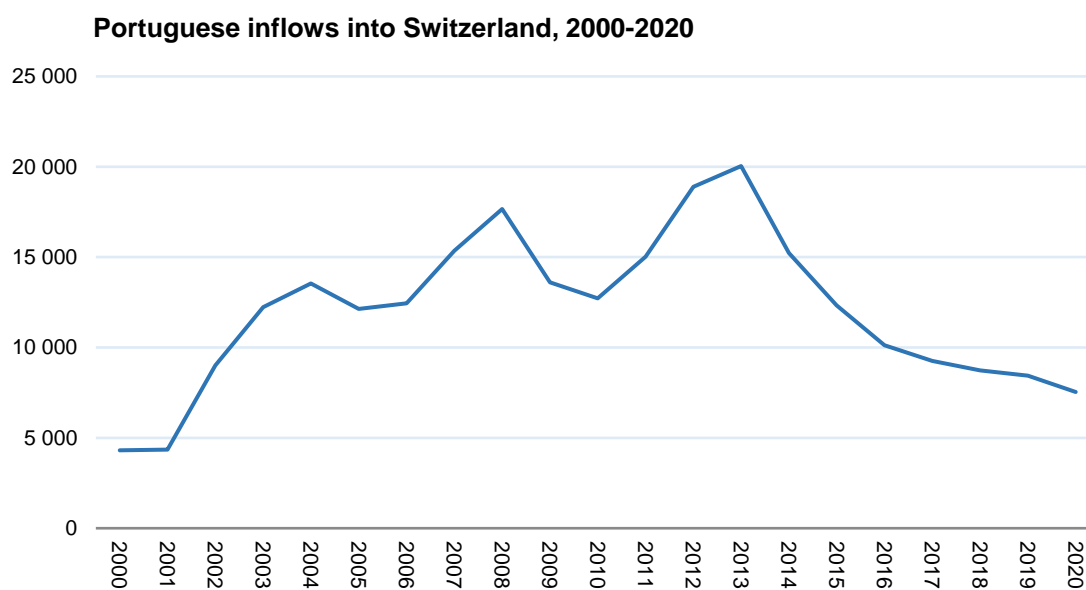

Portuguese arrivals in Switzerland decrease for the seventh year in a row

2021-09-14

According to data from the Office Fédéral de la Statistique, 7,542 Portuguese entered Switzerland in 2020. The official statistics department counted a total of 137,685 foreigners entering Swiss territory in that year, with the Portuguese accounting for 5.5% of that total. +

This was the seventh consecutive year in which emigration to Switzerland declined significantly, after reaching its peak in 2013. Since 2001, the number of Portuguese entering Switzerland has not been so low. The recessive trend translated into a relative loss of importance of Portuguese immigration: while in 2013 the Portuguese accounted for 12% of migrant arrivals in Switzerland, in 2020 they represented only 5.5%. The decrease in Portuguese emigration to Switzerland is accelerating again: from -3.3% in 2019 to -10.7% in 2020.