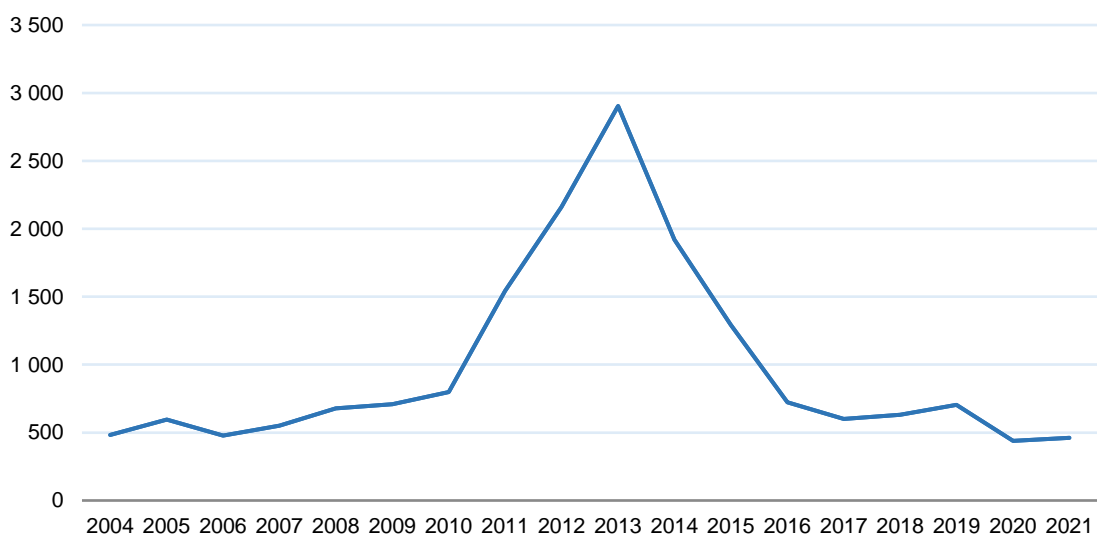

Less than 500 Portuguese entries in Brazil in 2021

2022-09-27

In 2021, 461 Portuguese entered Brazil, according to data from the Brazilian Ministry of Justice and Public Security. This ministry accounted for a total of 22,719 foreigners entering Brazil, with the Portuguese accounting for 2% of this total. +

After in 2020, the Portuguese arrivals in Brazil reached the minimum value of the entire series under analysis, in 2021 it increases 5%, remaining, however, below 500 annual entries. The number of Portuguese citizens entering Brazil is still far from the figure recorded in 2013: 2,904, the highest in the period under review. The recessive trend in recent years has translated into a relative loss of importance of Portuguese immigration: while in 2013 the Portuguese accounted for 4.7% of the inflows to Brazil, in 2021 they represented only 2%.

Portuguese inflows into Brazil, 2004-2021

Source Graph by Observatório da Emigração [Emigration Observatory], data by Ministério da Justiça e Segurança Pública.

Link <https://portaldeimigracao.mj.gov.br/>

[by Inês Vidigal]

Cite as Vidigal, Inês (2022), "Less than 500 Portuguese entries in Brazil in 2021", *Observatório da Emigração*. <http://observatorioemigracao.pt/np4EN/8756.html>